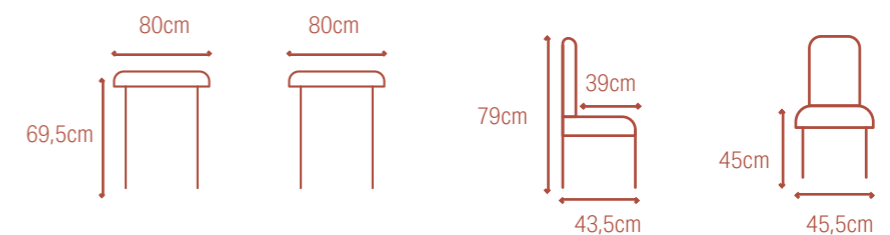

Cologne

MIFU000041

- 5-piece dining room set
- Dining table with 4 chairs
- Material: PU, metal
- Dimensions table: 80 x 80 x 69,5 cm
- Dimensions folded: 4,5 x 80 cm
- Chairs dimensions: 43,5 x 45,5 x 79 cm
- Back: 37 cm - 14,5 cm
- Seat: 37,5 x 39 cm
- Seat height: 45 cm
- Seat depth: 39 cm
- Footrest: 15,5 cm
- Dimensions folded: 4,5 x 87 cm

- 5-delige eetkamer-set
- Eettafel met 4 stoelen
- Materiaal: PU, metaal
- Afmeting tafel: 80 x 80 x 69,5 cm
- Afmetingen ingeklapt: 4,5 x 80 cm
- Afmeting stoelen: 43,5 x 45,5 x 79 cm
- Rugleuning: 37 cm - 14,5 cm
- Zitting: 37,5 x 39 cm
- Zithoogte: 45 cm
- Zitdiepte: 39 cm
- Voetensteun: 15,5 cm
- Afmetingen ingeklapt: 4,5 x 87 cm

- Set de salle à manger de 5 pièces
- Table à manger avec 4 chaises
- Matériau: PU, métal
- Dimensions de la table : 80 x 80 x 69,5 cm
- Dimensions pliées : 4,5 x 80 cm
- Dimensions des chaises : 43,5 x 45,5 x 79 cm
- Dossier : 37 cm - 14,5 cm
- Siège : 37,5 x 39 cm
- Hauteur du siège : 45 cm
- Profondeur du siège : 39 cm
- Repose-pieds : 15,5 cm
- Dimensions pliées : 4,5 x 87 cm

- 5-teilige Esszimmer-Set
- Esstisch mit 4 Stühlen
- Material: PU, Metall
- Abmessungen Tisch: 80 x 80 x 69,5 cm
- Abmessungen zusammengeklappt: 4,5 x 80 cm
- Abmessungen Stühle: 43,5 x 45,5 x 79 cm
- Rückenlehne: 37 cm - 14,5 cm
- Sitz: 37,5 x 39 cm
- Sitzhöhe: 45 cm
- Sitztiefe: 39 cm
- Fußstütze: 15,5 cm
- Abmessungen zusammengeklappt: 4,5 x 87 cm